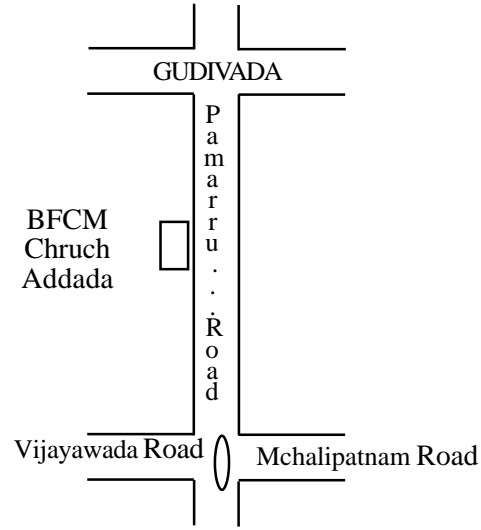

**BETHESDA Fellowship Church
Addada(Po), Pamarru (Md),
Krishna (Dt),
Andhra Pradesh,
India -521 390.**

**Affix
Stamp
here**

ROUTE MAP

Bus Route No.1 Vijayawada to Gudivada then Gudivada to Pamarru
Bus Route No. 2 Vijayawada to Pamarru then Pamarru to Gudivada
Train Route : Vijayawada to Gudivada then by Bus Gudivada to Pamarru.